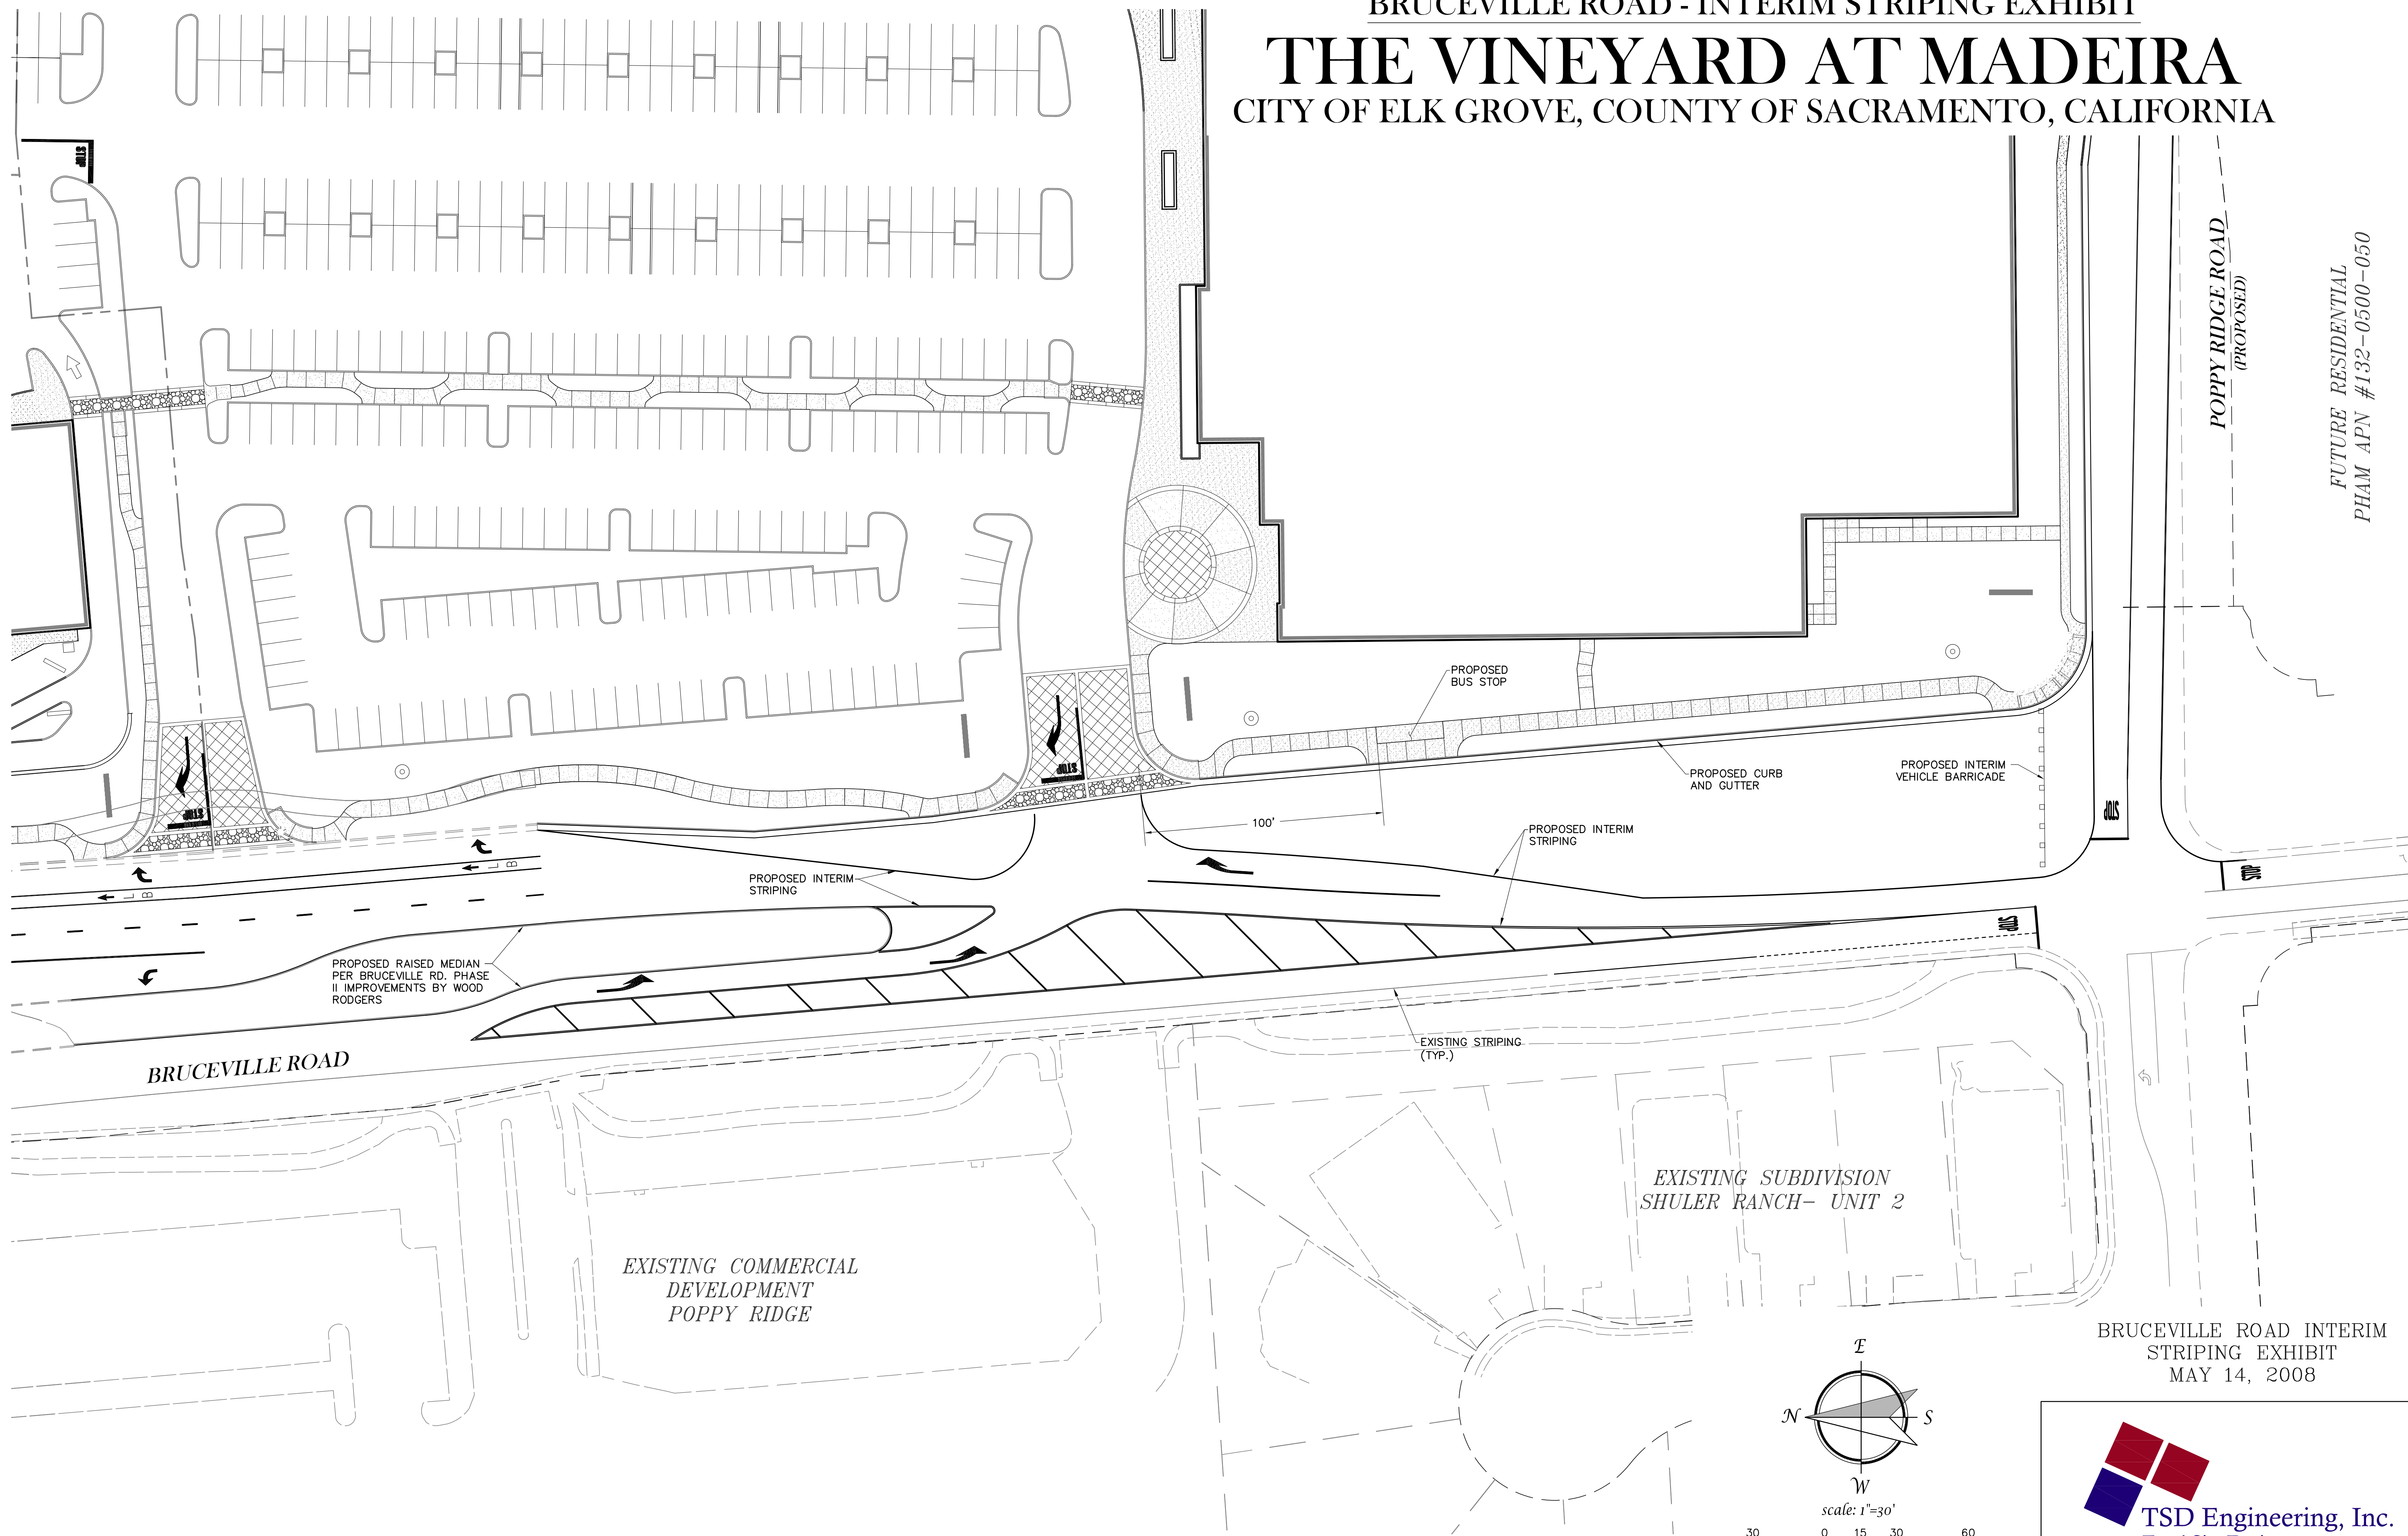

BRUCEVILLE ROAD - INTERIM STRIPING EXHIBIT

# THE VINEYARD AT MADEIRA

CITY OF ELK GROVE, COUNTY OF SACRAMENTO, CALIFORNIA

BRUCEVILLE ROAD INTERIM STRIPING EXHIBIT  
MAY 14, 2008

31 Natoma Street, Suite #160  
Folsom, CA 95630  
TEL: 916-608-0707 FAX: 916-608-0701